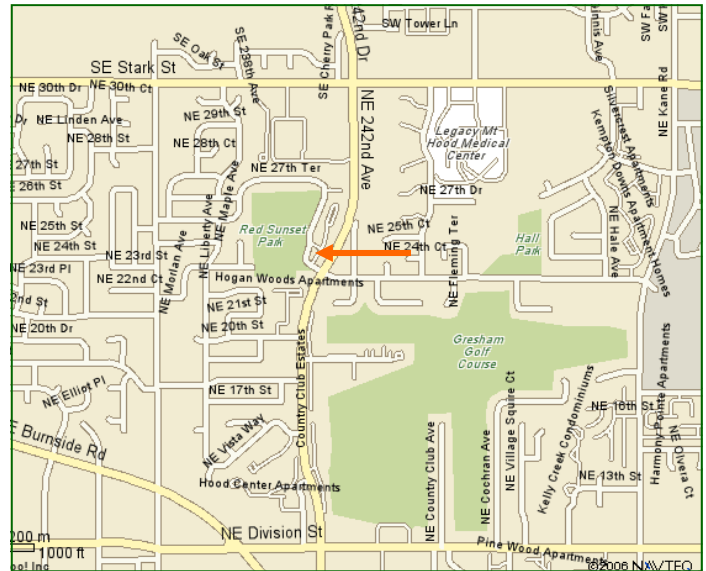

MAINLAND PROPERTIES RED SUNSET APARTMENTS, GRESHAM, OR

USE Apartment Complex
 LAND AREA 5.53 acres
 NO. OF UNITS 104
 ADDRESS 2400 NE Red Sunset Drive
 Gresham, Oregon,

**KANEOHE
RANCH**

Kaneohe Ranch Mgmt. Ltd.
 1199 Auloa Road
 Kailua, Hawaii 96734
 (808) 263-8906
www.kaneoheranch.com