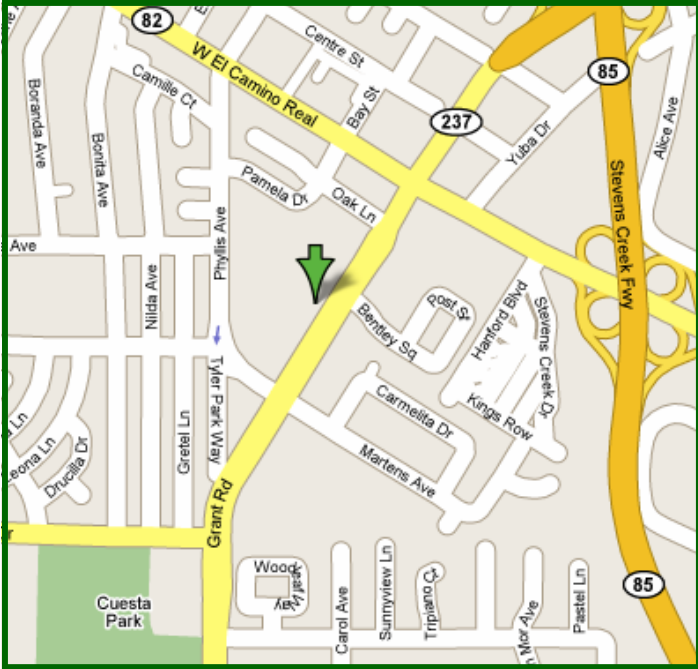

MAINLAND PROPERTIES NOB HILL FOODS, MOUNTAIN VIEW, CA.

LAND AREA 5.56 acres
ADDRESS 1250 Grant Road
Mountain View, CA
USE Nob Hill Foods

**KANEOHE
RANCH**

Kaneohe Ranch Mgmt. Ltd.
1199 Auloa Road
Kailua, Hawaii 96734
(808) 263-8906
www.kaneoheranch.com